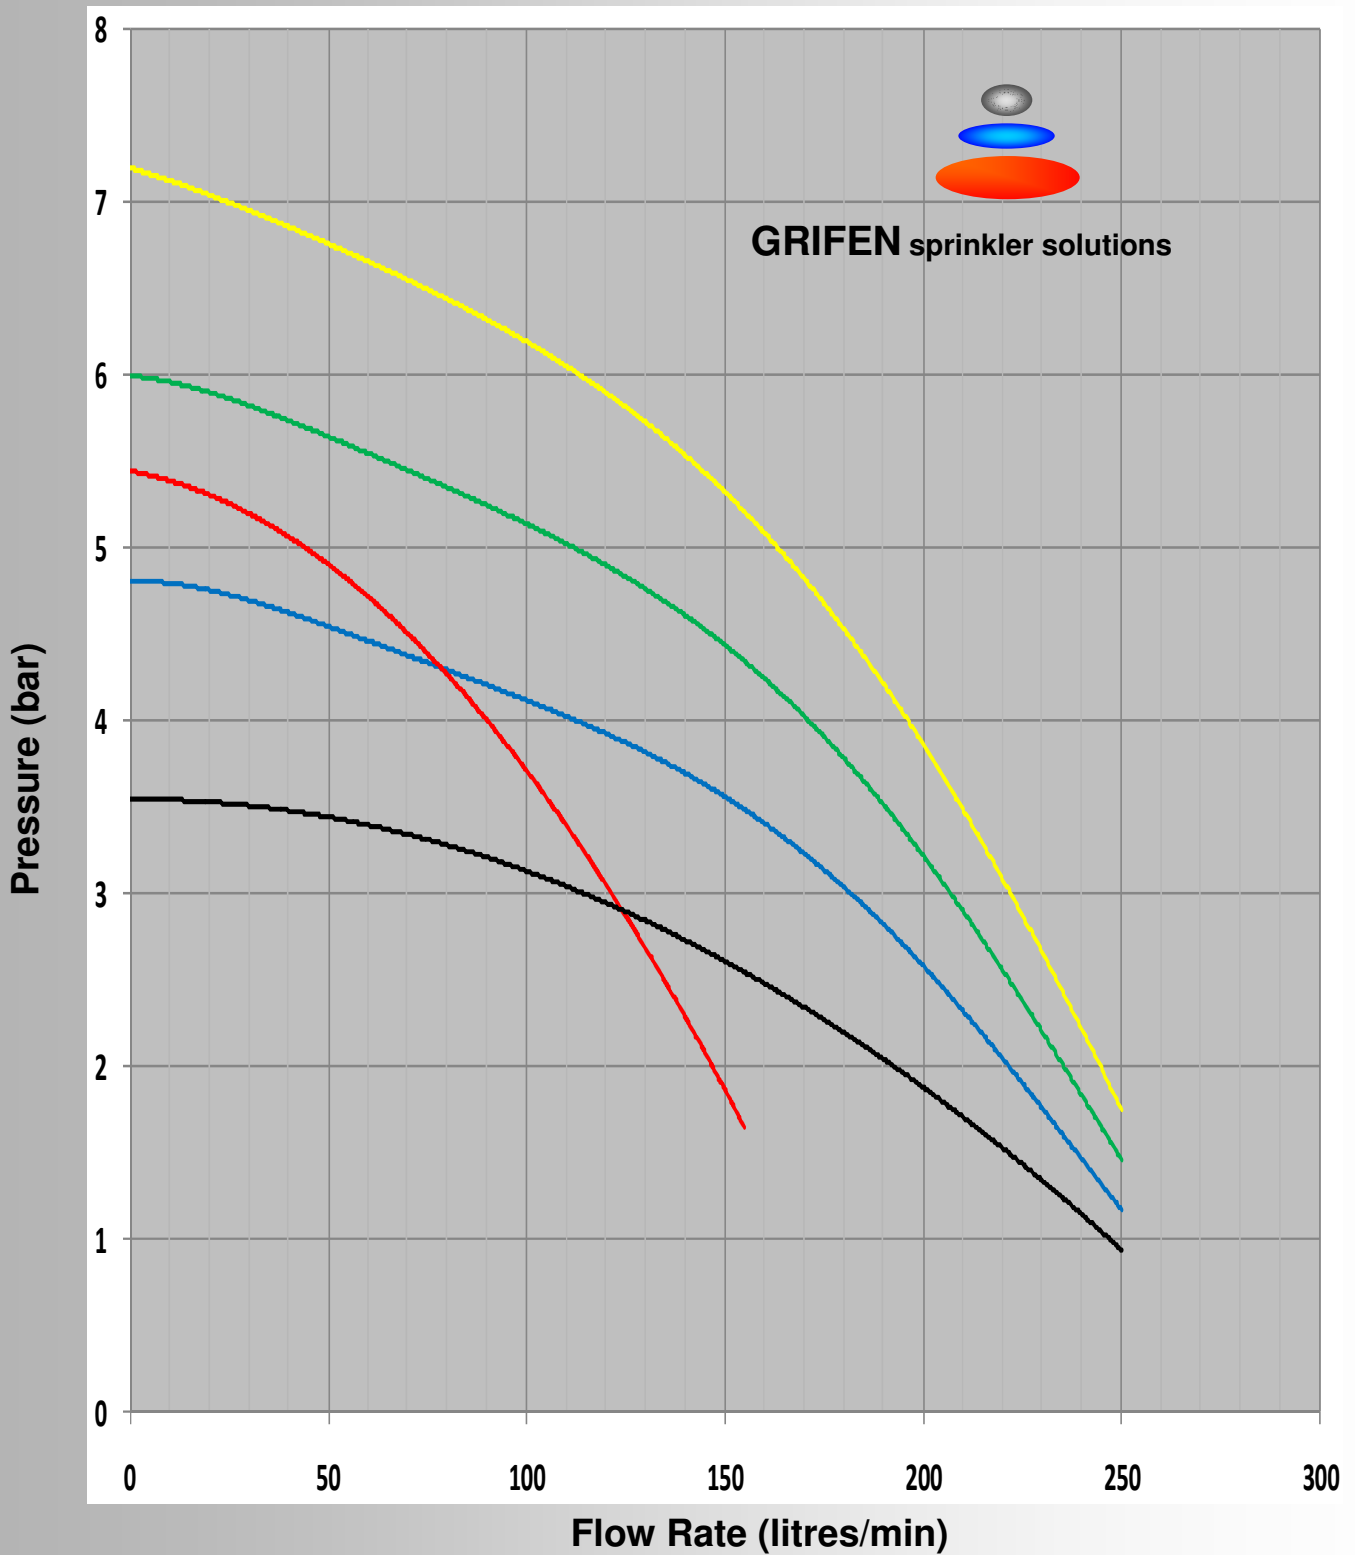

FLOWSTAR RD SERIES

GRIFEN sprinkler solutions

| RD series | Model | Duty | Voltage | Kw | Full load current (amps) | Inlet | Outlet |
|-----------|-----------------|---------------------|---------|-----|--------------------------|-------|--------|
| — | RD230-29 | 120 l/min @ 2.9 bar | 230V* | 1.3 | 7.8 | 1.5" | 1.25" |
| — | RD230-30 | 120 l/min @ 3.0 bar | 230V | 2.2 | 13.8 | 1.5" | 1.25" |
| — | RD230-39 | 120 l/min @ 3.9 bar | 230V* | 1.5 | 8.7 | 1.5" | 1.25" |
| — | RD230-48 | 120 l/min @ 4.8 bar | 230V* | 2.2 | 13.0 | 1.5" | 1.25" |
| — | RD230-58 | 120 l/min @ 5.8 bar | 230V* | 2.2 | 13.0 | 1.5" | 1.25" |

* also available in 400V