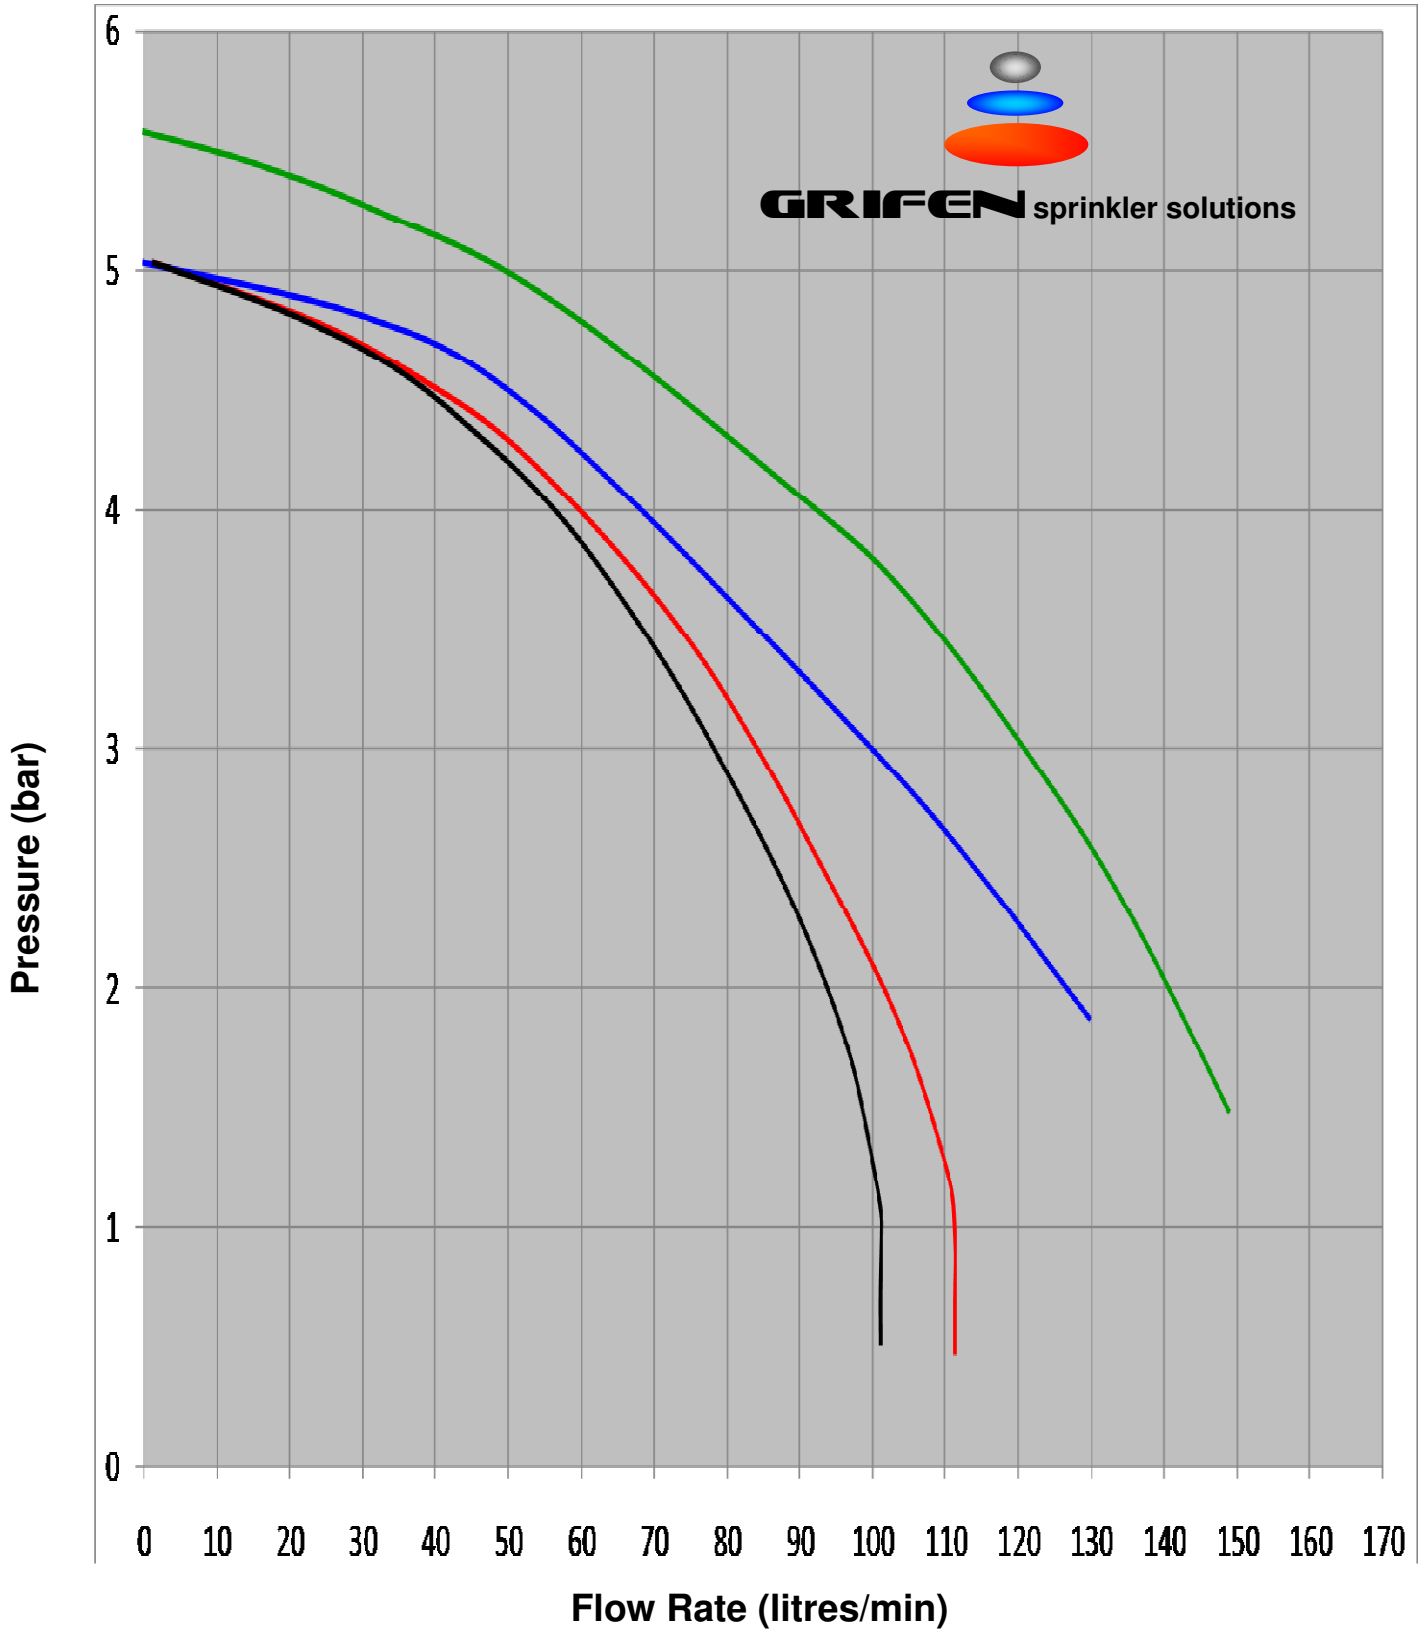

BOOST8n DELIVERY DATA

BOOST8n series	Model	Duty	Voltage	Kw	Full load current (amps)	Inlet	Outlet
—	B230-25/85	85 l/min @ 2.5 bar	230V	1.5	9.6	1.25"	1"
—	B230-21	100 l/min @ 2.1 bar	230V	1.5	9.6	1.25"	1"
—	B230-30	100 l/min @ 3.0 bar	230V	1.5	9.6	1.25"	1"
—	B230-38	100 l/min @ 3.8 bar	230V	2.2	13.9	1.5"	1"