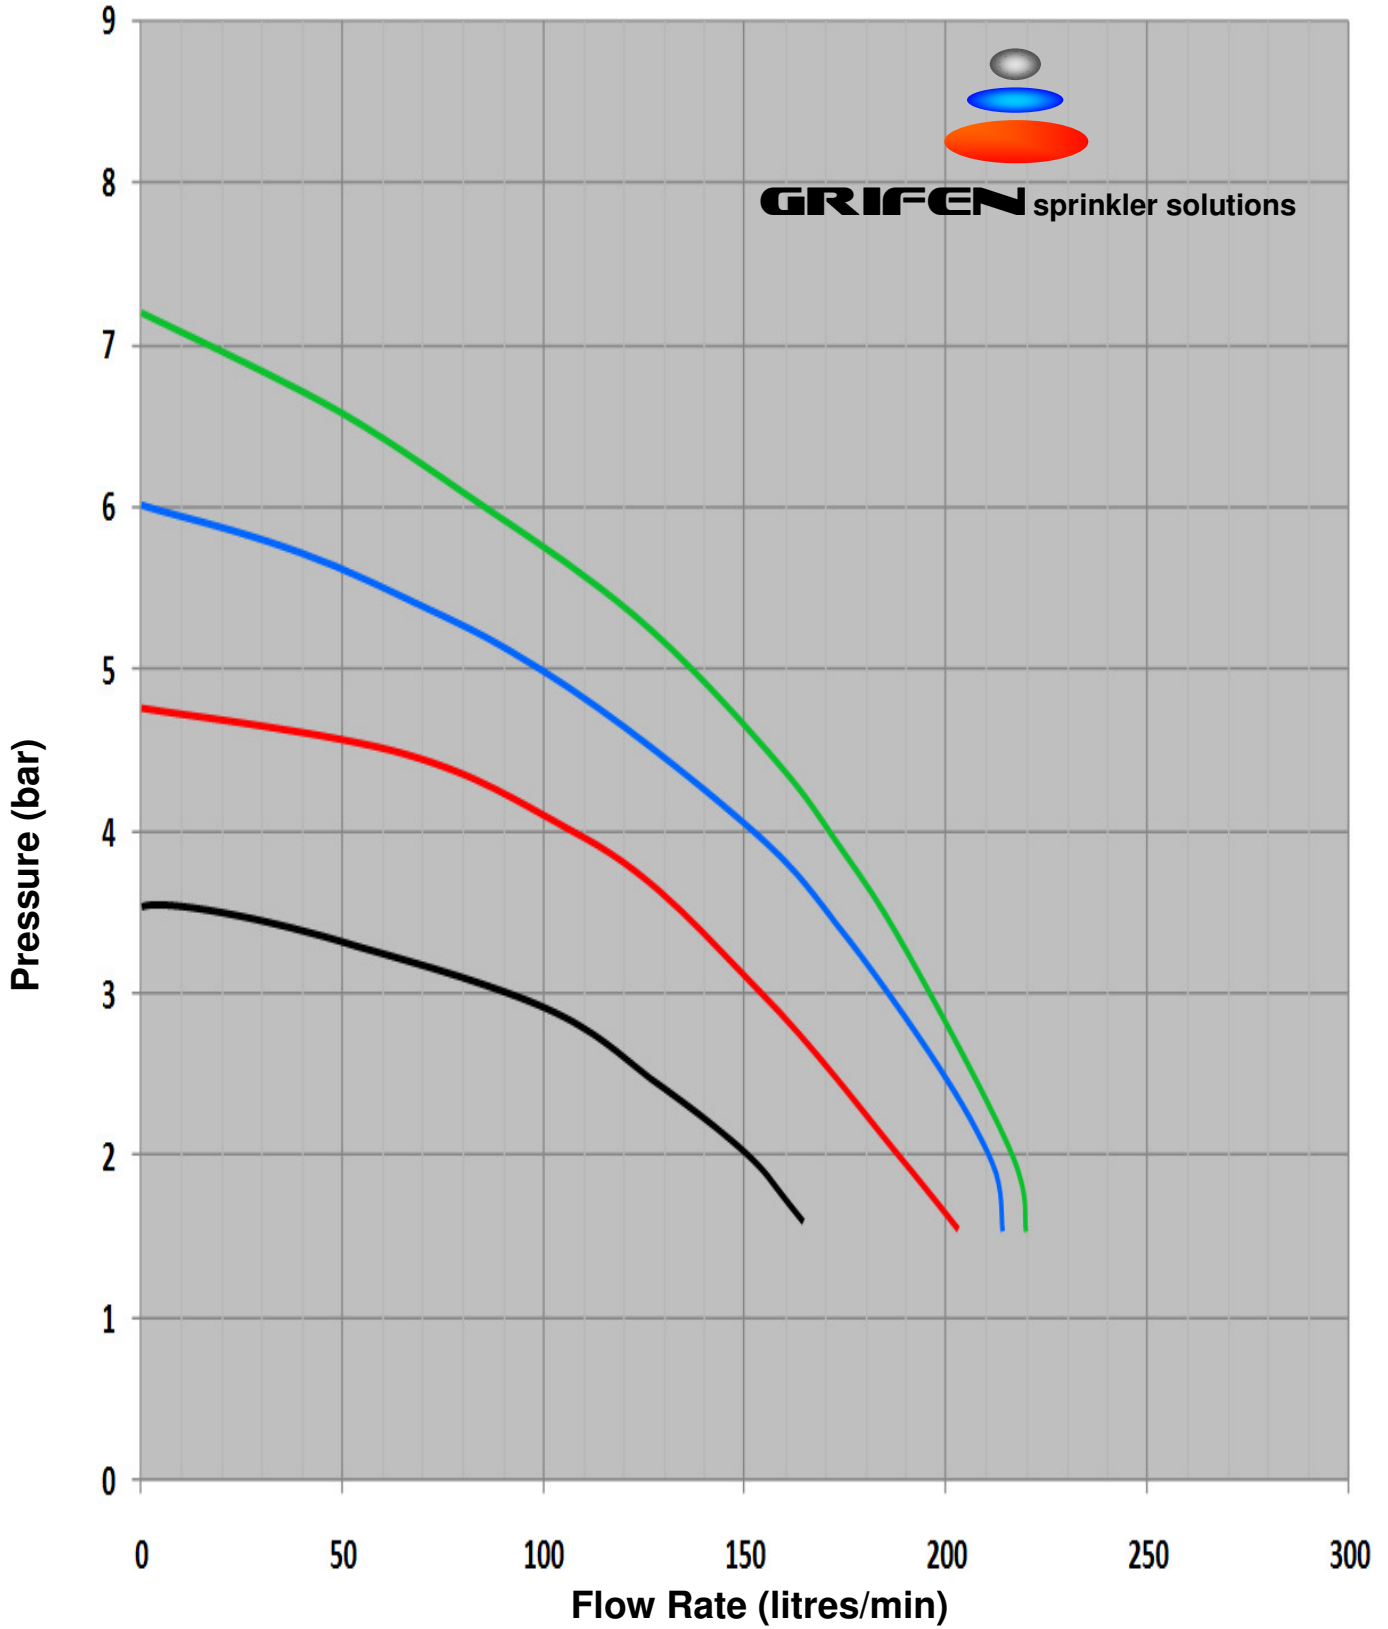

# BOOSTBN BH PUMPS

**GRIFEN** sprinkler solutions

BH series	Model	Duty	Voltage	Kw	Full load current (amps)	Inlet	Outlet
—	BH230-26	120 l/min @ 2.6 bar	230V	1.3	7.8	1.25"	1"
—	BH230-37	120 l/min @ 3.7 bar	230V	1.5	8.7	1.25"	1"
—	BH230-47	120 l/min @ 4.7 bar	230V	2.2	13	1.25"	1"
—	BH230-53	120 l/min @ 5.3bar	230V	2.2	13	1.25"	1"