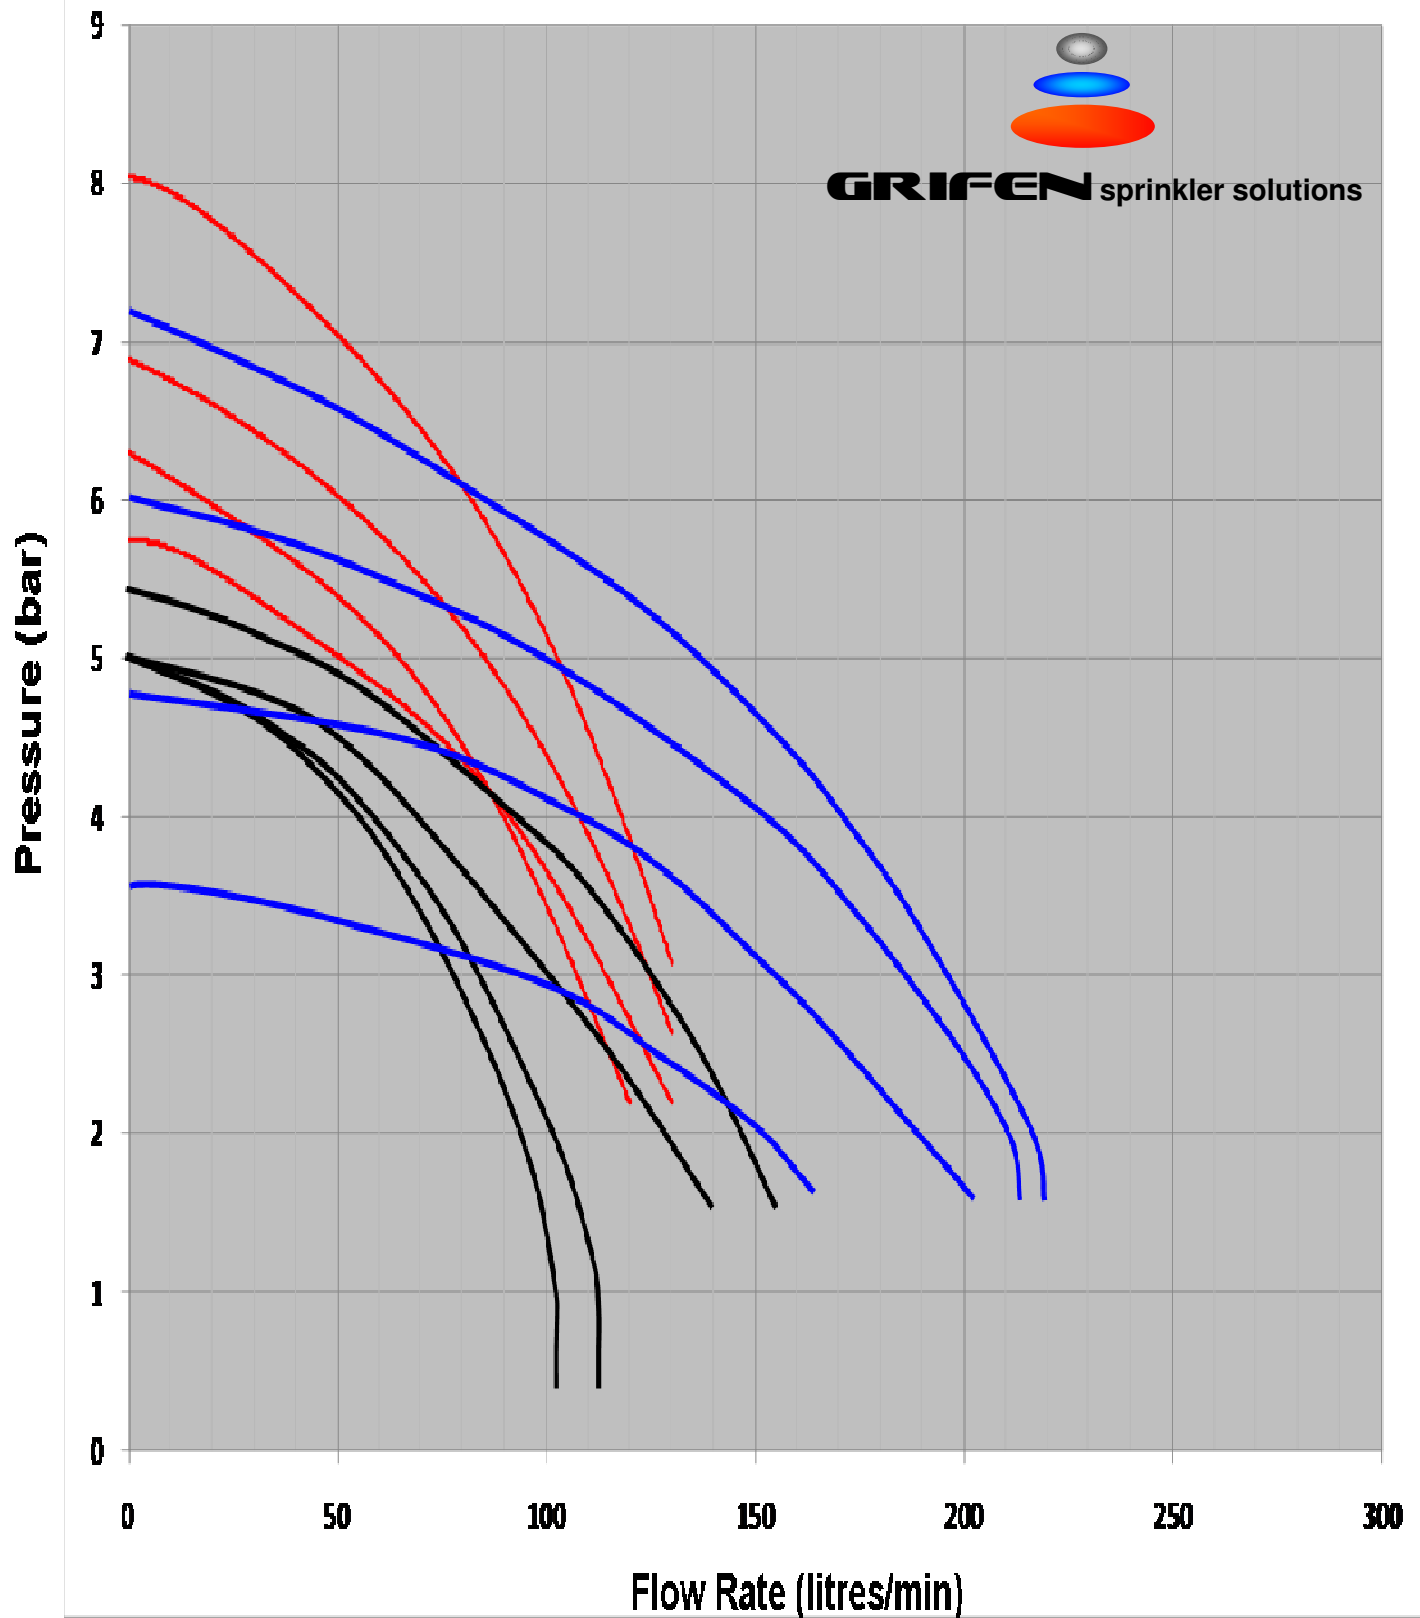

BOOST8n SERIES

| Standard BOOST8n | | BOOST8n options | | BOOST8n high flow | |
|------------------|---------------------|-----------------|---------------------|-------------------|---------------------|
| B230-25/85 | 85 l/min @ 2.5 bar | B230-35 | 100 l/min @ 3.5 bar | BH230-26 | 120 l/min @ 2.6 bar |
| B230-21 | 100 l/min @ 2.1 bar | B230-36 | 100 l/min @ 3.6 bar | BH230-37 | 120 l/min @ 3.7 bar |
| B230-30 | 100 l/min @ 3 bar | B230-44 | 100 l/min @ 4.4 bar | BH230-47 | 120 l/min @ 4.7 bar |
| B230-38 | 100 l/min @ 3.8 bar | B230-51 | 100 l/min @ 5.1 bar | BH230-53 | 120 l/min @ 5.3 bar |